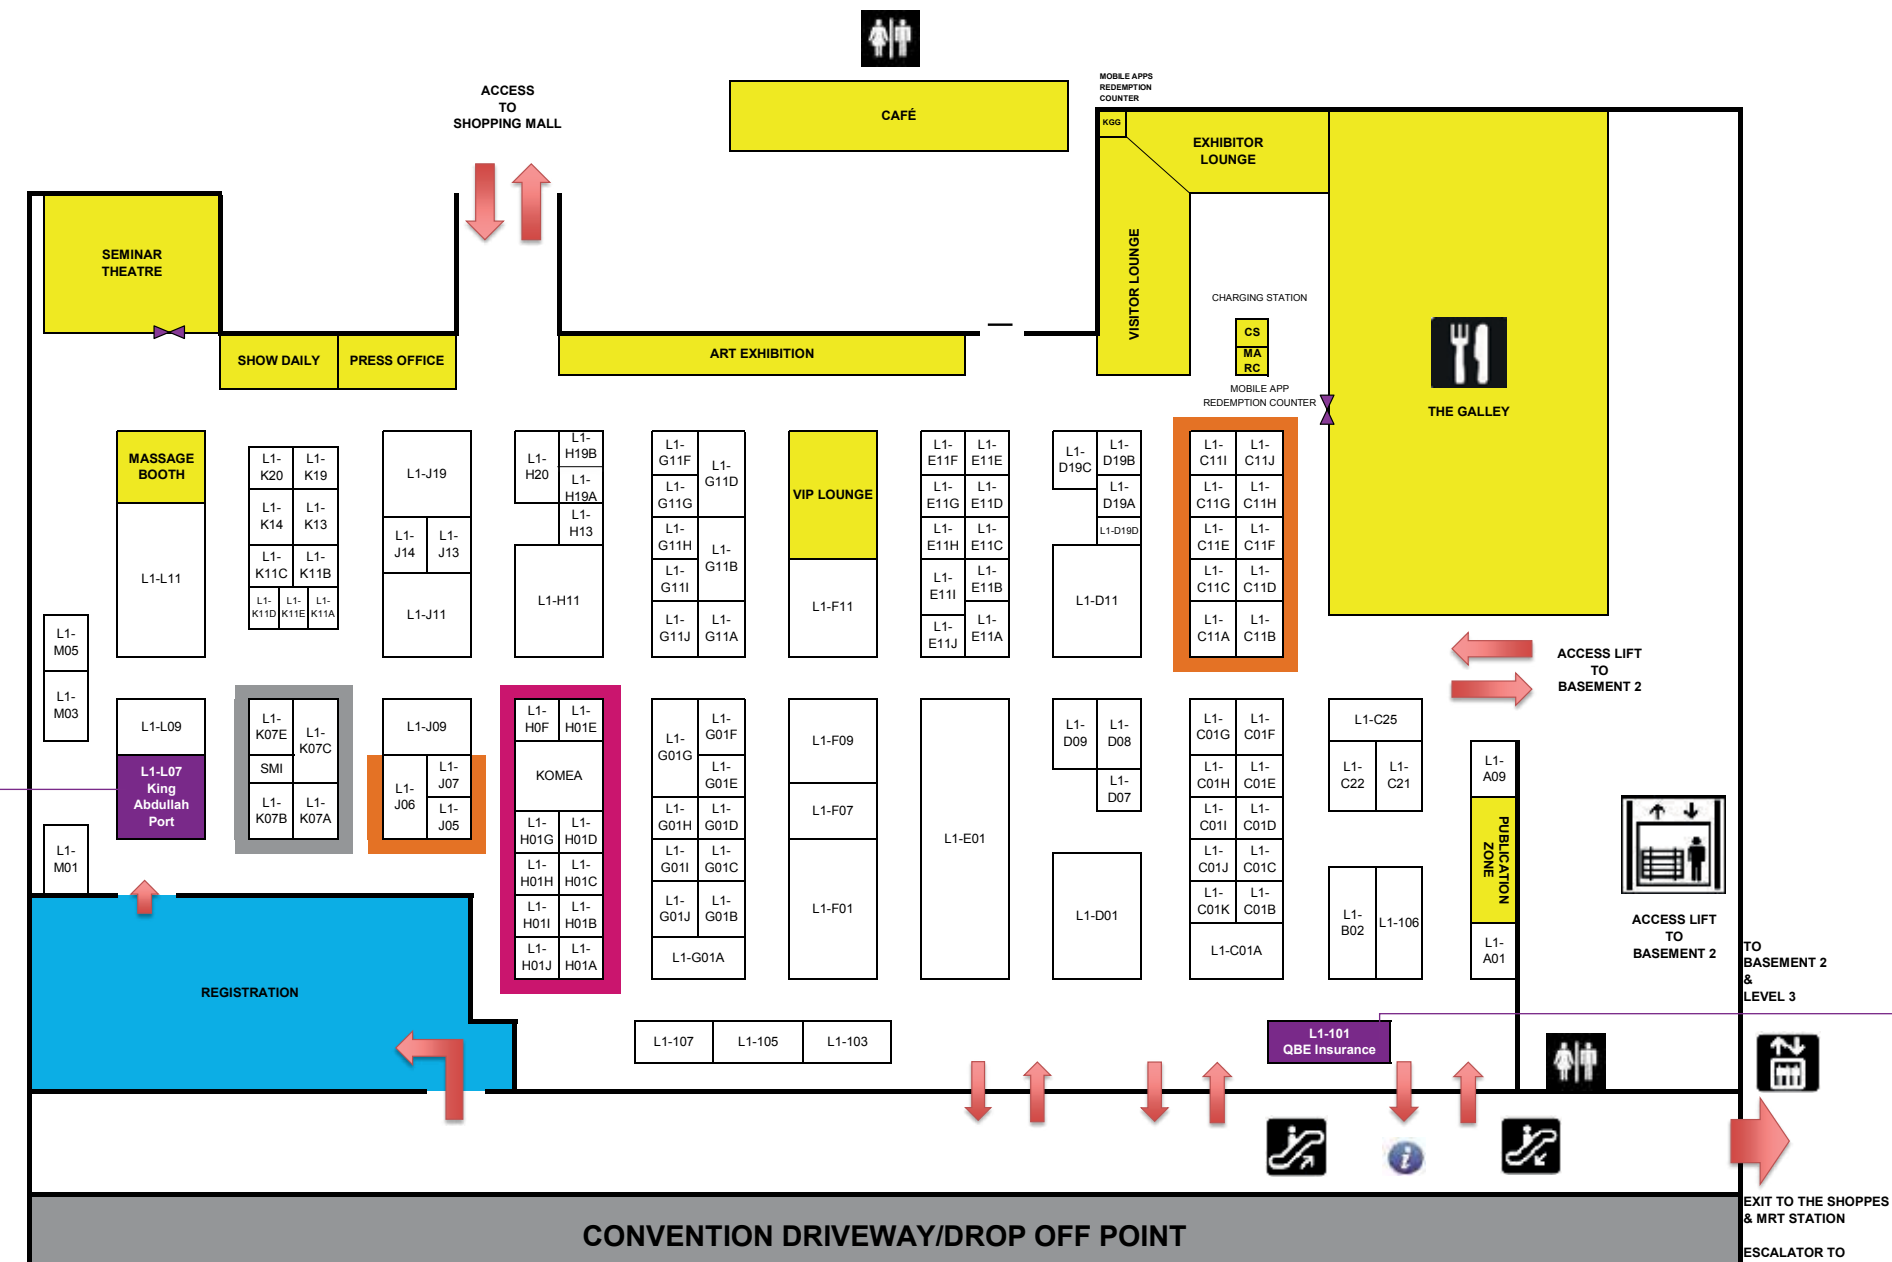

Exhibition Floorplan

Basement 2, Sand Expo and Convention Centre

Floorplan Sponsor

Seminar Theatre Sponsor

Level 1, Sand Expo and Convention Centre

- CHINA PAVILION
- DENMARK PAVILION
- GREECE PAVILION
- HOLLAND PAVILION
- JAPAN PAVILION
- KOREA PAVILION
- NORWAY PAVILION
- PANAMA PAVILION
- SINGAPORE PAVILION
- UNITED KINGDOM PAVILION

*Please note that this floorplan and is not drawn to scale. The Organisers reserve the right to adjust the floorplan.